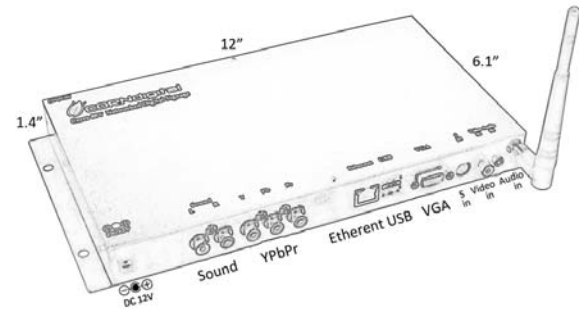

Storage 4GB SSD (Solid State Disk)

Wireless (optional) 802.11 b/g , 64/128-bit WEP Encryption, Detachable antenna

Network 10/100Mb Ethernet (RJ45)

Display Output VGA 1920 x 1200, 1920 x 1080, 1280 x 1024, 1024 x 768
 YPbPr 1080P, 1080i, 720P

Connector VGA, YPbPr, Ethernet (RJ45), RS-232 x 2, USB x 2, Audio R/L, Video-in

Power input +12VDC 0.5A

Dimension 14.6" x 6.1" x 1.3"

Ceres-88V

Component YpbPr

Composite Video

Camera

Dish Network
 Direct TV