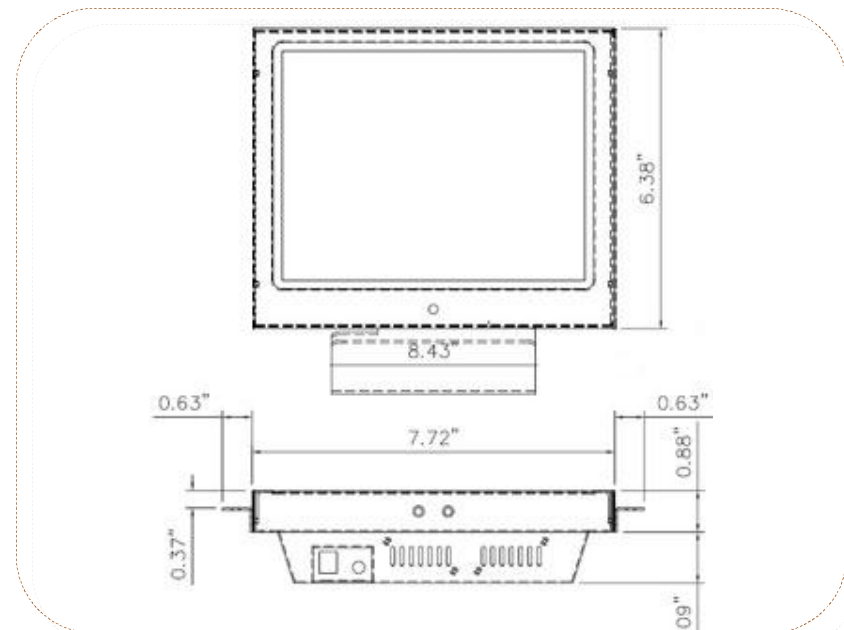

Ceres-080/100

8"/10" Mini Digital Sign

Shelf POP Marketing Display, Turning Shoppers into Buyers

*** 70% of purchase decisions are made in store**

The Ceres-080/100 is **NOT a digital photo frame**; it is quality industrial digital POP display with metal casing (VGA 300nits). Designed specifically for long hours of use. And unlike regular photo frame with 100nits brightness, its high-brightness LCD is the key to attract and engage customers from farther away and turns shopper into buyers.

Specification

Software

- Support Media** VCD, DVD, JPEG
- Video Specification**
- MPEG-1 [.mpg], MPEG-2 [.mpg, .vob]
 - MPEG-4 ASP @ full screen D1 [.mp4, .avi]
 - MPEG-2,4 playability is dependant on memory card bandwidth
- Photo Specification**
- JPEG ó 5120 x 3840(max.) scaled to 640 x 480

Media Card CF, SD

Playback Mode Auto root file loop playing when power is turn on folder 1..9 interactive playback

Timer schedule Daily schedule on/off control, 4 shifting segments zones

Hardware

- CPU** Digital Media Process II
- Display Resolution** VGA 640x480 (Panel resolution 640x480)
- Brightness** 350nit ó 86, 400nit ó 106
- Connector** Ext. Jack Audio R/L
CF, SD (Screwed cover)
- Speakers** 0.5W x 2 ó 86, 2W x 2 ó 106
- Chassis material** Metal, Mounting 75 x 75
- Remote Control** Setup, Folder select, Volume control .etc.
- Power input** AC/DC Adapter ,Output +12VDC, 2A
- Dimension** WxDxH