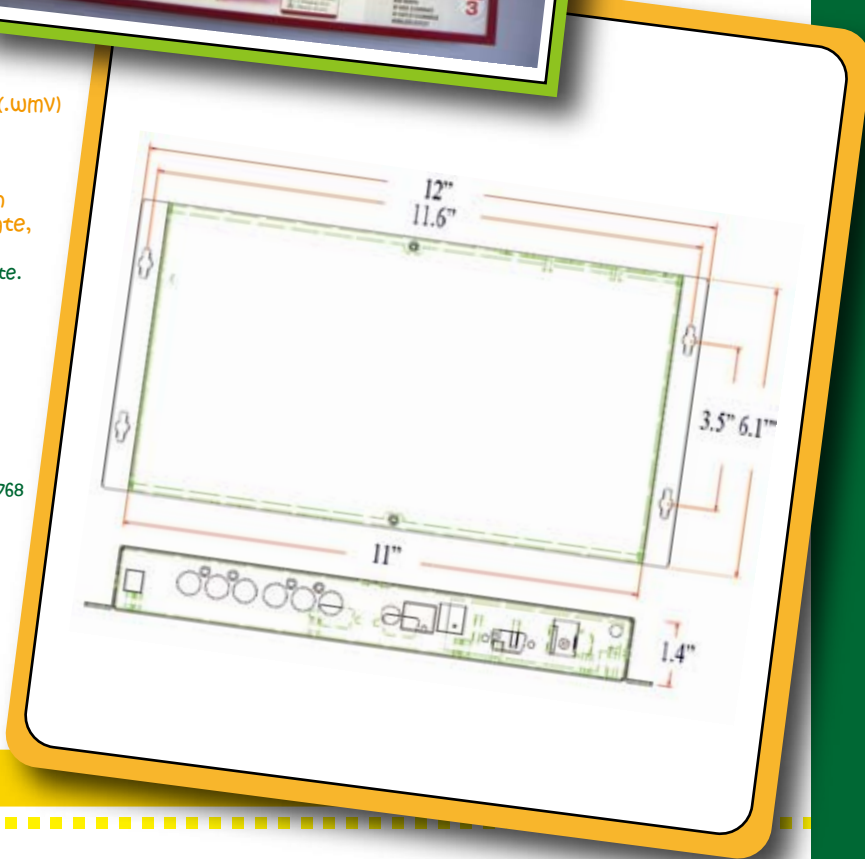

Ceres-88 Networked Digital Signage Player

Dynamic marketing displays for multiple locations

Features

- Support HD video (1080p, 1080i, 720p)
- Support larger LCD screen
VGA 1920 x 1200, YPbPr 1080P, 1080i
- Multi-zone layouts provide flexibility to combine video, text, and images (7 max)
- H/W Mixer 1366x768 (16:9)
- Embedded web-interface design, no software installation needed

Specifications

Software

OS	Embedded Linux
Support Media	HD, DVD-Video, WMV9, JPEG
Video Specification	- MPEG-2 (.mpg), MPEG-2 MP @ (720p/1080i) (.mpg, .vob) - MPEG-4 ASP @ L5 (720p) (.mp4, .avi) - Windows Media Video 9 MP/ML (720p) (.wmv)
Photo Specification	- JPEG
Playback Mode	Local stored media + playlist playback
Connecting Server	SignageNow server
SignageNow	Web application no software installation needed. Upload content, Design template, Setup playlist + schedule
Internet protocol	HTTP protocol; where PC can surf the website.
IP address	DHCP client or fixed IP

Hardware

CPU	RISC 200MHz
Memory	DDR400 128MB
Flash	16MB
Mixer	1366 x 768
Storage	4GB SSD (Solid State Disk)
Display output	VGA 1920 x 1200, 1920 x 1080, 1280 x 1024, 1024 x 768 YPbPr 1080P, 1080i, 720P
Wireless (option)	802.11 b/g, 64/128-bit WEP Encryption, Detachable antenna
Network Connector	10/100Mb Ethernet (RJ45), VGA, DVI, YPbPr, Ethernet (RJ45), RS-232 X 2, USB x 2, Audio R/L
Power input	+12VDC 0.5A
Dimension	12" x 6.1" x 1.4"